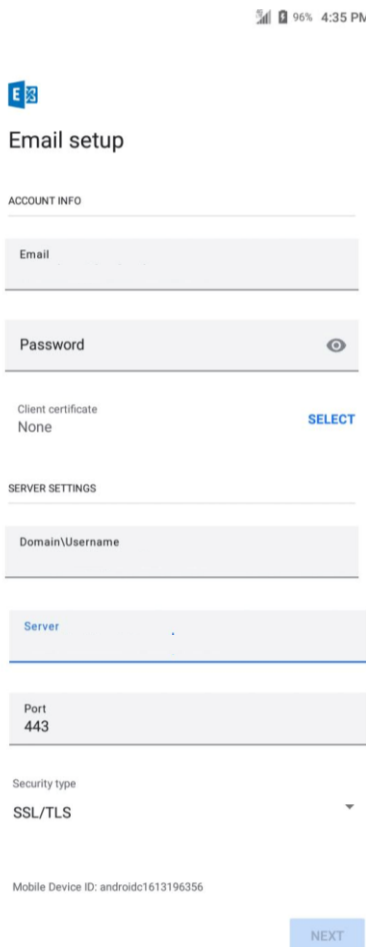

Setup BYUH Email on Android Phone

Select **SETUP MANUALLY**

Email: netID@byuh.edu
Client Certificate: None
Domain\Username: ad\netID@byuh.edu
Server: outlook.office365.com
Security type: SSL/TLS