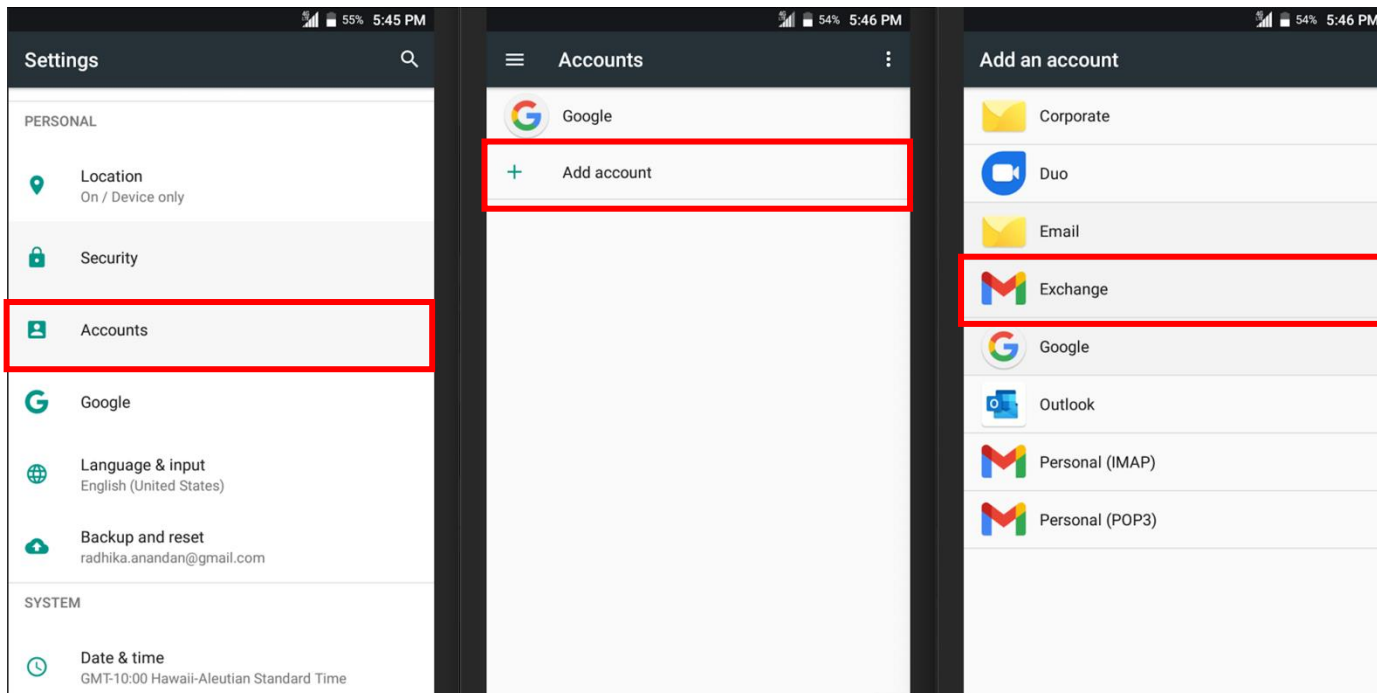

Setup BYUH Email on Android Phone

Select **SETUP MANUALLY**

Email: netID@byuh.edu
Client Certificate: None
Domain\Username: ad\netID@byuh.edu
Server: outlook.office365.com
Security type: SSL/TLS