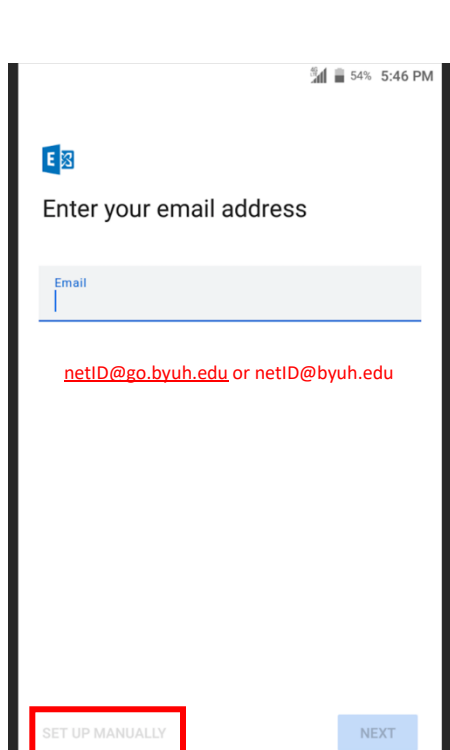

Setup BYUH Email on Android Phone

Select **SETUP MANUALLY**

Email: netID@byuh.edu
Client Certificate: None
Domain\Username: ad\netID@byuh.edu
Server: outlook.office365.com
Security type: SSL/TLS